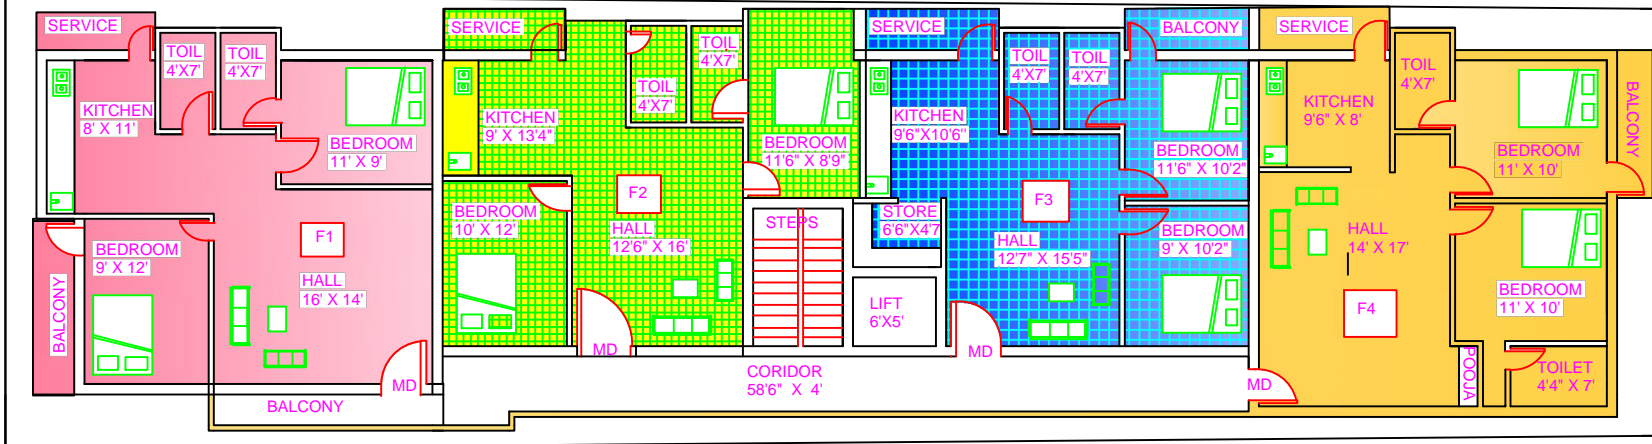

NEW COLONY 4HOUSES - 2BHK

30 FEET ROAD

BY RAJA BUILDERS