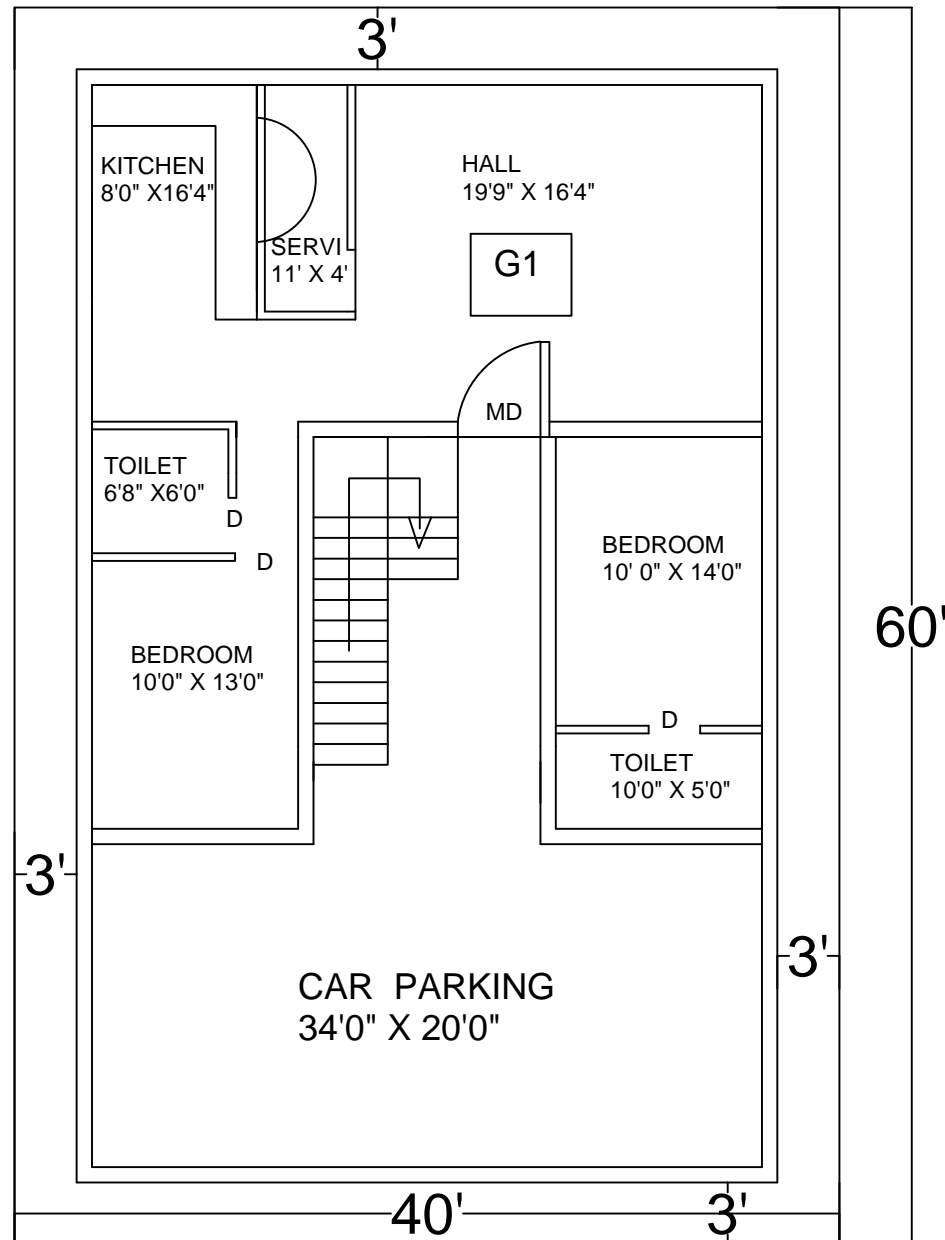

NEW COLONY GF 16TH CROSS - 7 FLATS PROJECT

DESIGNED BY RAJA BUILDERS