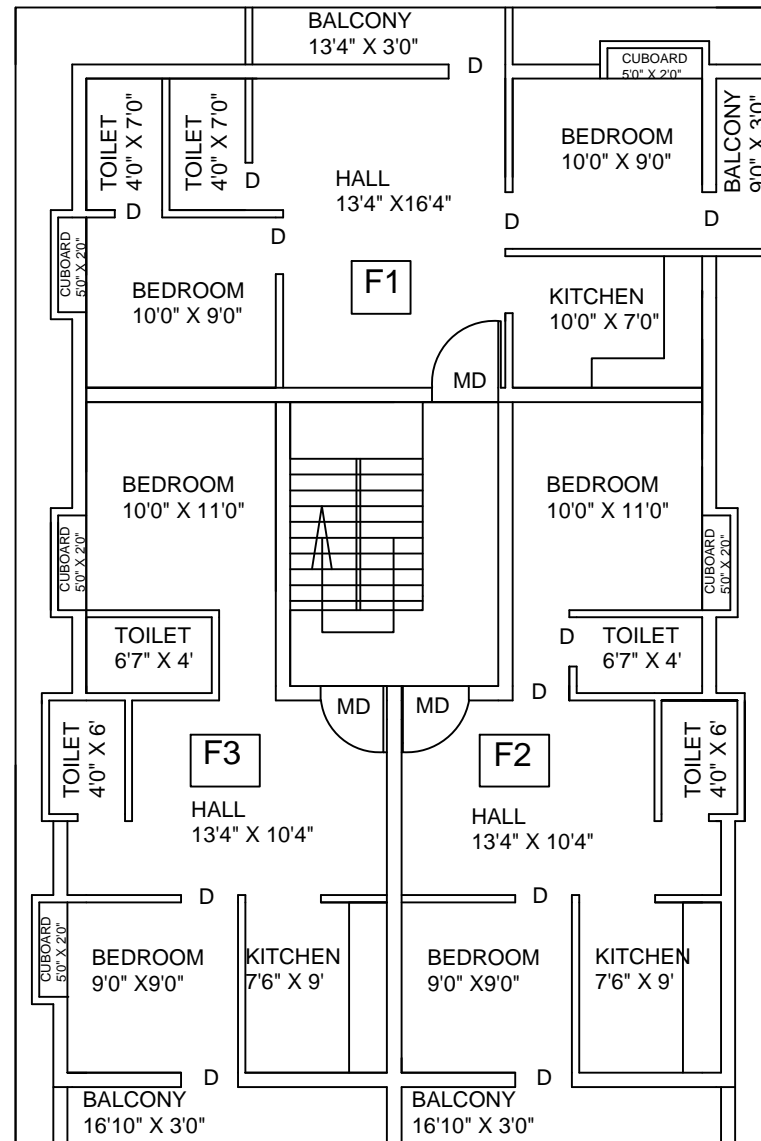

NEW COLONY 16TH CROSS - 7 FLATS PROJECT

DESIGNED BY RAJA BUILDERS